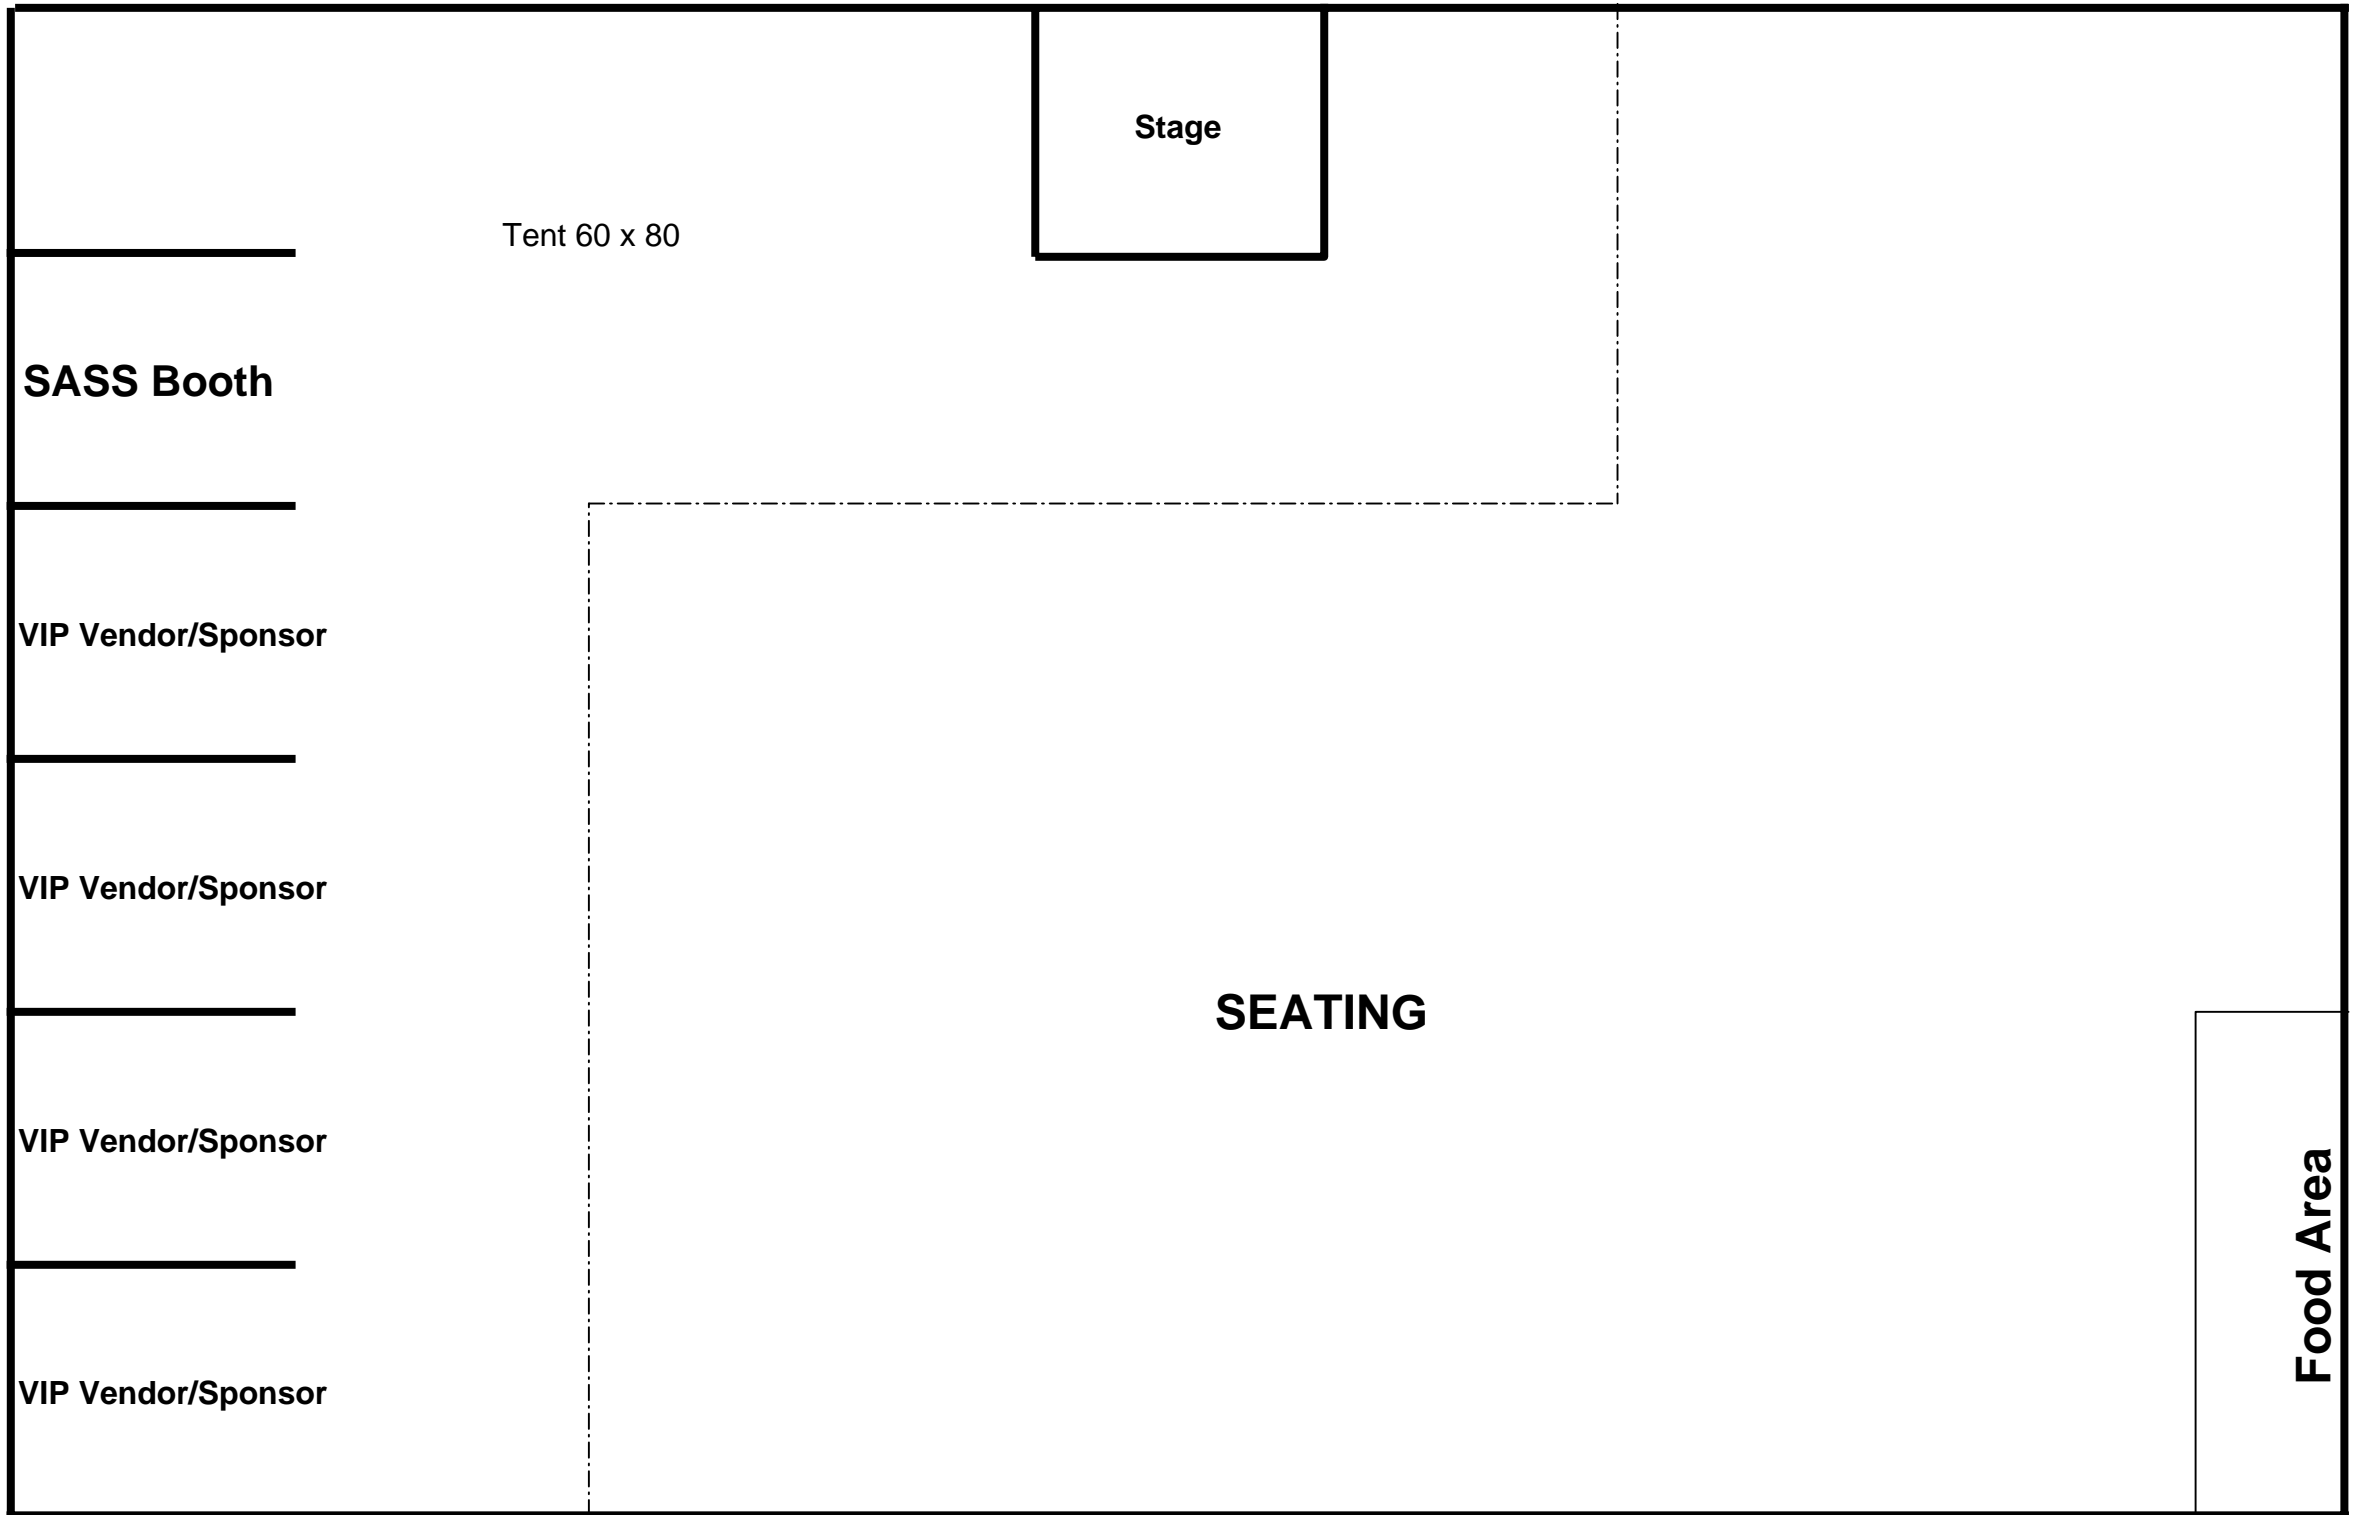

SASS Oregon State Championship Camping and Parking Layout

Stage

Tent 60 x 80

SASS Booth

VIP Vendor/Sponsor

VIP Vendor/Sponsor

VIP Vendor/Sponsor

VIP Vendor/Sponsor

SEATING

Food Area