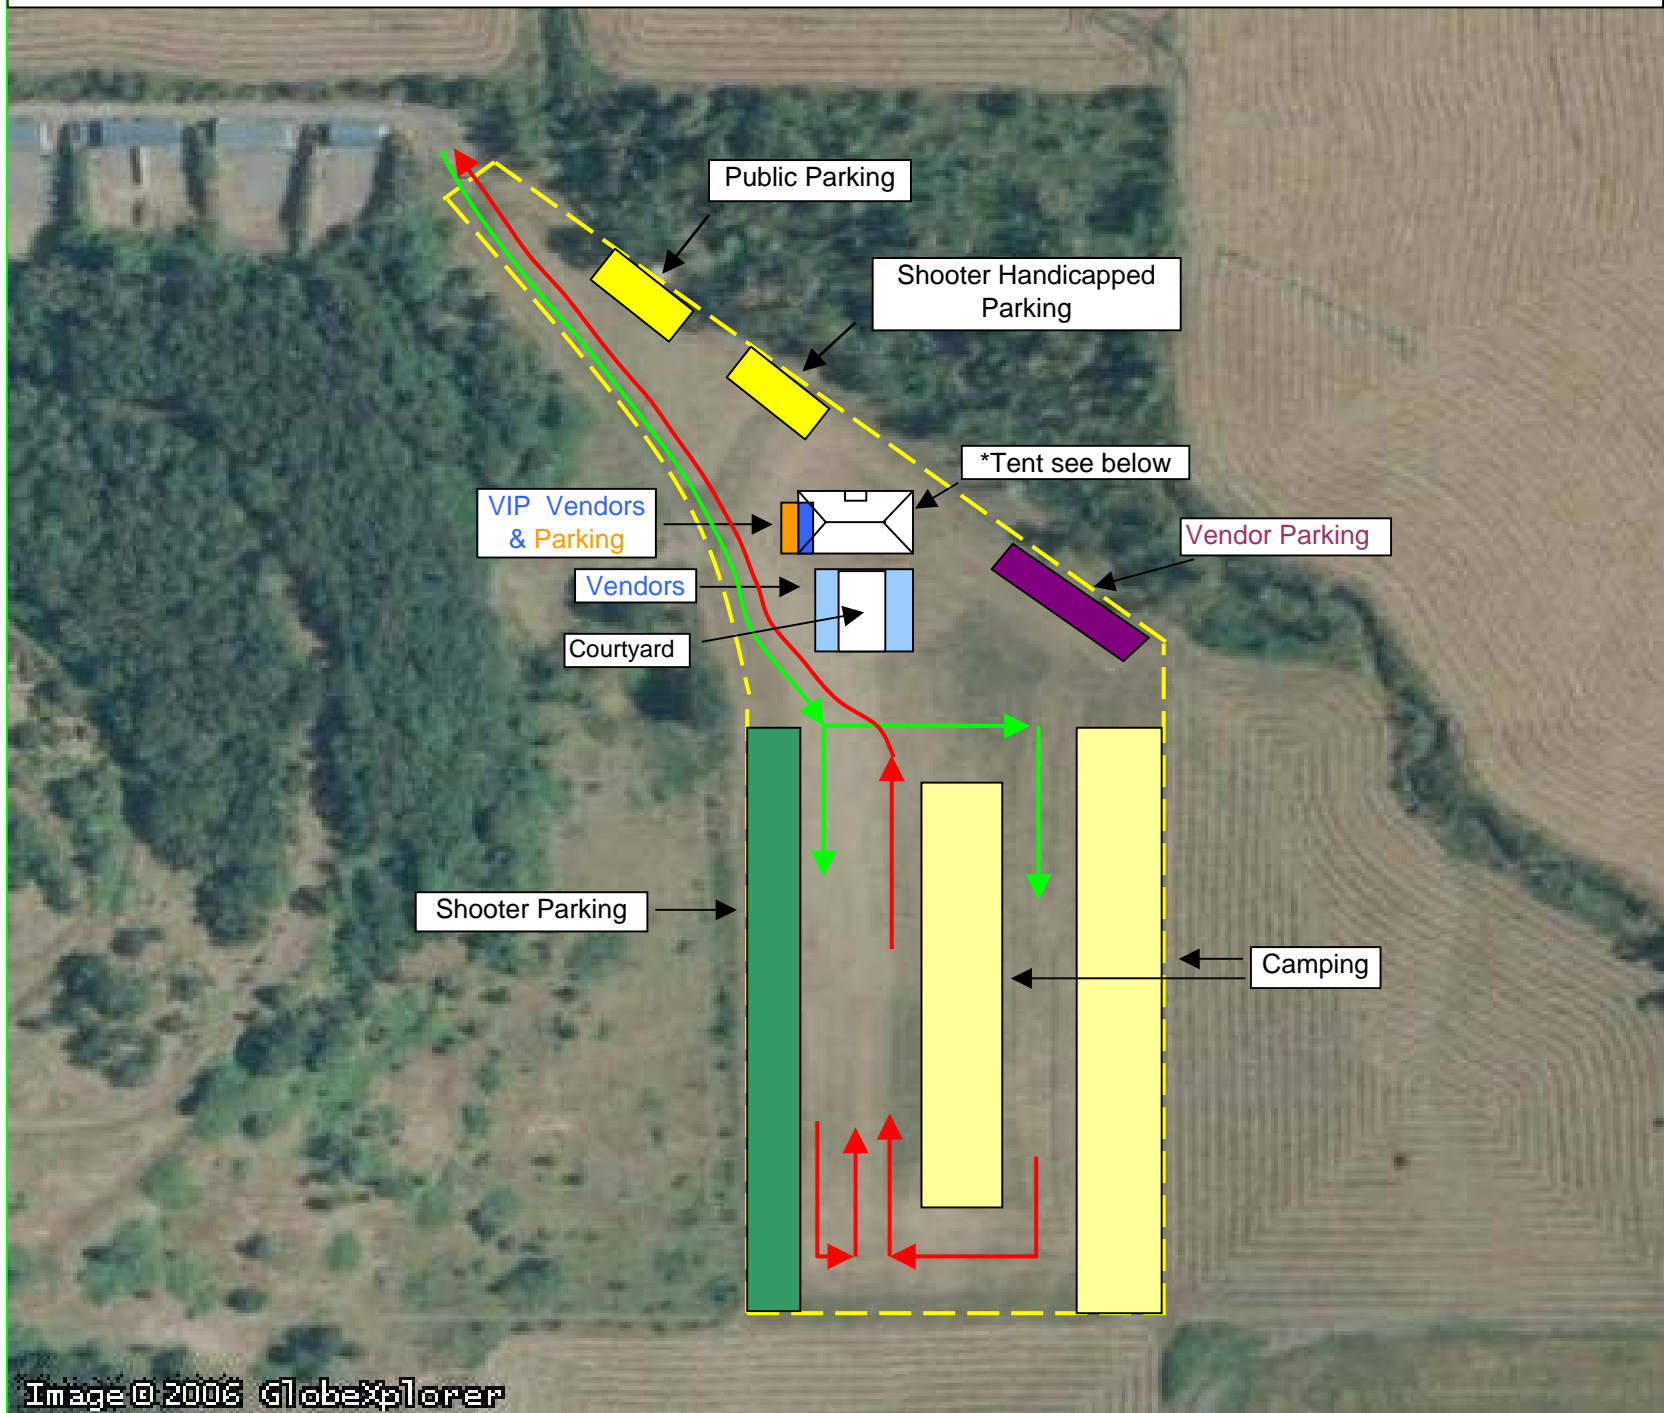

SASS Oregon State Championship Camping and Parking Layout

Stage

Tent 60 x 80

SASS Booth

VIP Vendor/Sponsor

VIP Vendor/Sponsor

VIP Vendor/Sponsor

VIP Vendor/Sponsor

SEATING

Food Area